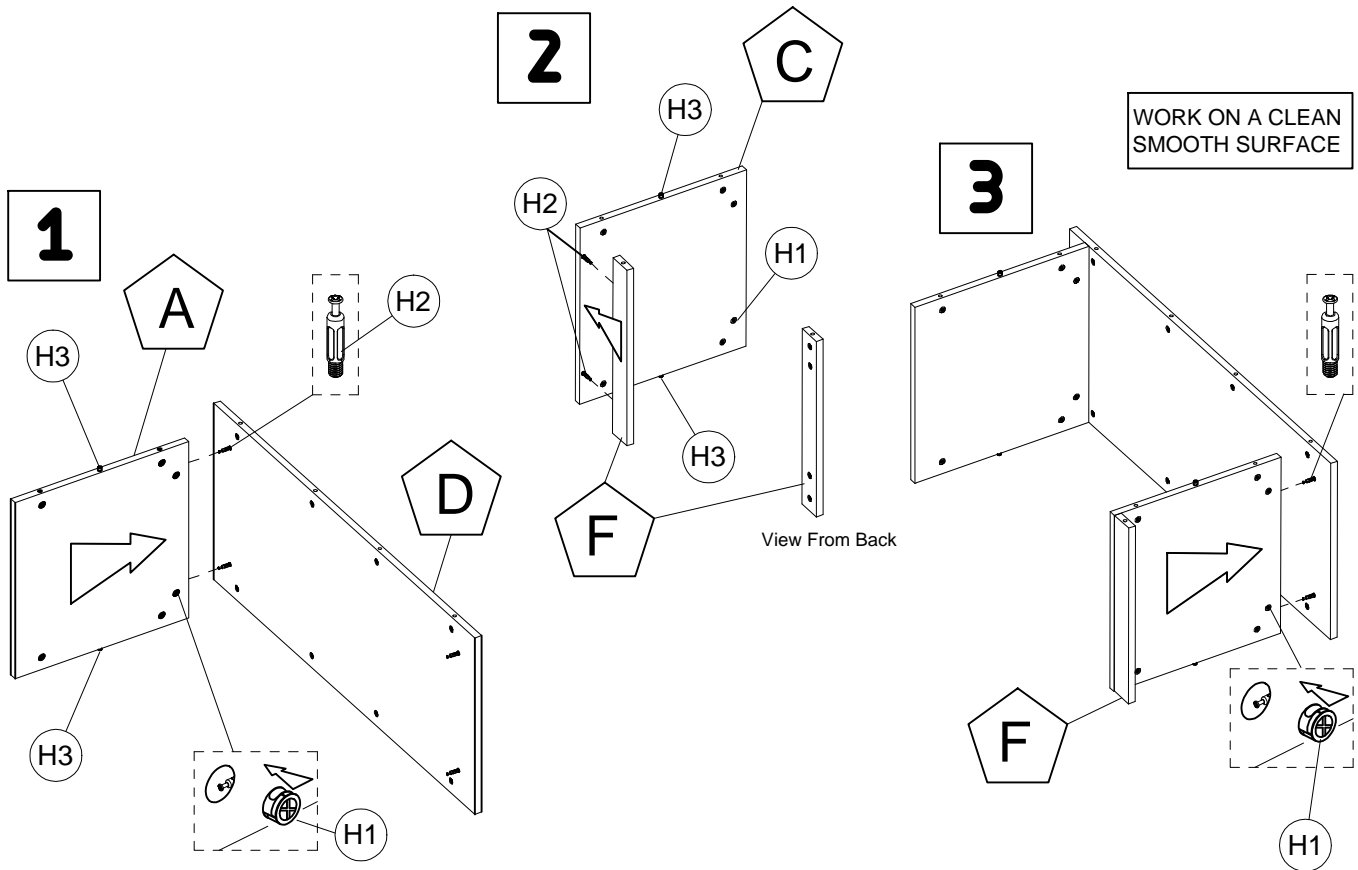

## Assembly Instructions

Contents					
Ref.	Qty.	Description	Ref.	Qty.	Description
A	1	Top Panel	H1	28	Cam Lock
D	1	Back Panel	H2	28	Cam Post
C	1	Bottom Panel	H3	4	Dowel Pin
F	1	Toe Kick Panel	H4	12	Hinge Screw
B1	1	Left Side Panel	H5	2	Concealed Hinge
B2	1	Right Side Panel			
g	1	Top Swing Door			
H	1	Horizontal Tablet			
G	1	Door			

### CAM LOCKING DETAIL & SEQUENCE

4

5

6

7

8

SEE DETAIL A

TO ADJUST DOOR

loosen screws and adjust door and re-tighten

DETAIL A

H4